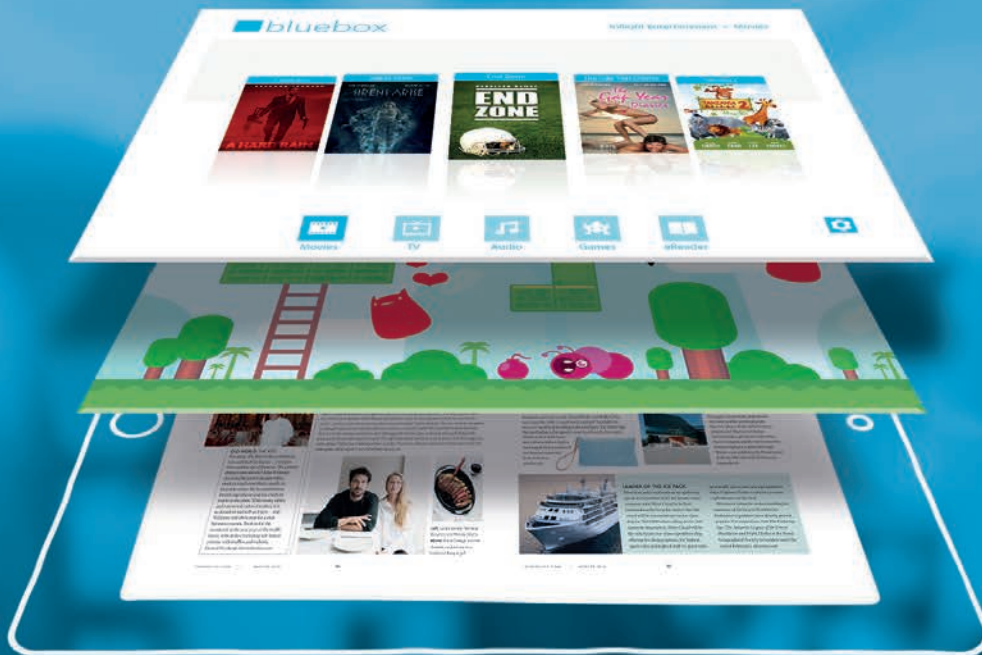

# Bluebox Hybrid

Enables delivery of early window Hollywood movies in a wireless cabin

The drawback of any WiFi media platform is restricted content access. For reasons of security and quality the Hollywood studios do not release EWC titles for streaming to passenger-owned devices. Our hybrid platform solution overcomes this with seatback style solutions in lightweight wireless form.

## Connected Portable IFE

Bluebox Hybrid empowers airlines to offer devices that give access to pre-loaded Early Window Content plus media streamed from approved onboard systems. An enhanced version of the Bluebox Ai app for iPad, Bluebox Hybrid delivers the latest Hollywood content in environments that would otherwise offer only older late window movies.

As well as hosting EWC and other pre-loaded content, Bluebox Hybrid helps minimise wireless network traffic and delivers a positive passenger experience even when the streaming system might fail. This makes it an ideal premium cabin enhancement.

Bluebox Hybrid complements and completes any wireless streaming solution.